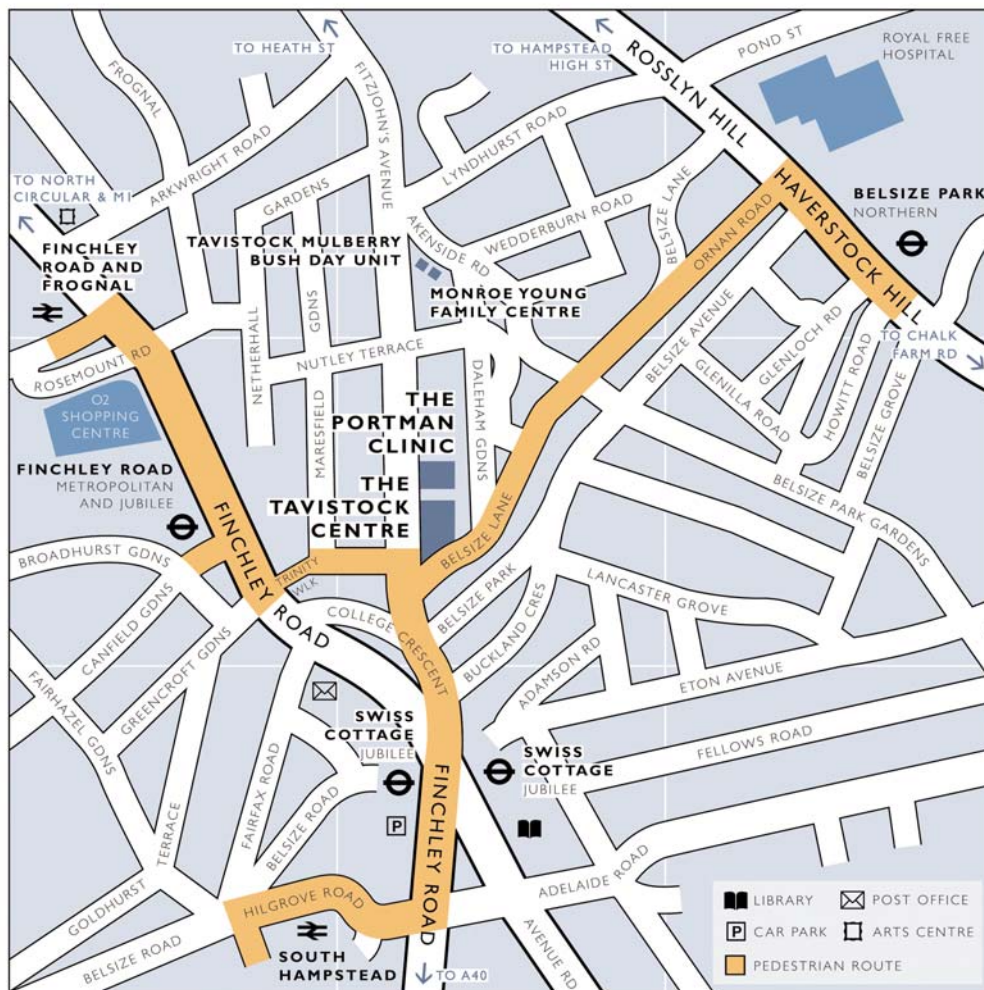

Tube

The nearest underground stations are Swiss Cottage (Jubilee line) and Finchley Road (Jubilee and Metropolitan lines), five minutes walk from the Centre, or Belsize Park on the Northern Line (15 minutes walk).

From Swiss Cottage station please leave by Exit 2, which will bring you out onto Eton Avenue, turn left past a grey storage shed, then turn right into College Crescent and follow the directions above.

Bus

Finchley Road is served by the following bus routes: 13, 31, 46, 82, 113, 268, C11

Train

Finchley Road and Frognal Station (Richmond to North Woolwich Line including links to Highbury & Islington, Stratford). South Hampstead (trains from Euston)